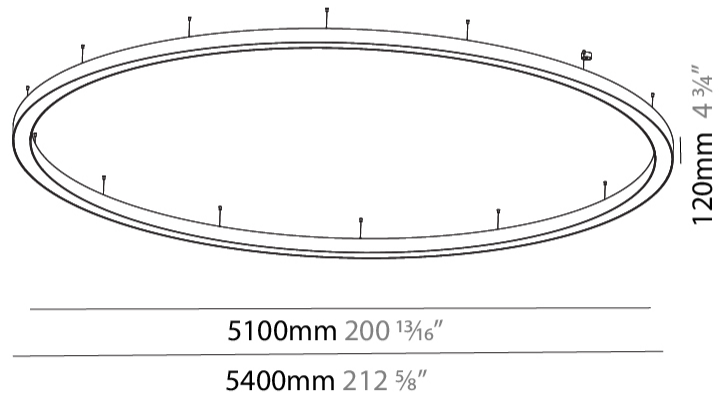

GENERAL

Series: Glorious
Subseries: Glorious
Brand: Prolicht
Division: Architectural
Mounting Type: Suspension
Mounting Location: Ceiling
Subcategory: Ambient

PHYSICAL

Shape: Round
Diameter (mm): 5400
Diameter (in): 212 ⁵/₈
Height (mm): 120
Height (in): 4 ³/₄
Max. Overall Height (mm): 2120
Max. Overall Height (in): 83 ⁷/₁₆
Light Distribution: Direct / Indirect
Weight (kg): 71.452
Weight (lbs): 157.19
Diffuser: PMMA - Opal or Micro-Prism
Fixture Finish: SSR / BKV / CWI / CRY / HAB / UFT / ITA / RUA / FTG / MYG / LOD / PUS / FRO / FUP / KIA / POP / BLS / SPG / MEY / GOH / GUM / CHC / COM / ABZ / JAG / OBR / MOS / ROR
Fixture Material: Aluminum

ELECTRICAL

Lamp Type: LED (Zhaga Standard)
Input Wattage (W): 405
Total Output Wattage (W): 324 / 259.2 (3500K)
Dimming: Non-Dimming / Phase Dimming (120Vac only) / 0-10V Dimming
Driver Included: Yes
Driver Location: Integrated
Driver Type: Constant Current - 120 / 277Vac
Driver Class: Class 2
Input Voltage (V): 120 - 277
Constant Current (MA): 350 / 800/500 (3500K)

LED

Color Temperature (°K): 3000 / 3500 / 4000
Max. Delivered Lumen (lm): 25840 / 26754 / 27300 Direct / 19620 / 2031 / 20720 Indirect
CRI: >80 CRI
Efficiency (%): 70
Lamp Life (hrs): 50000

OPTICAL

RATINGS AND CERTIFICATIONS

Certified By: Certified for North American Standards
IP rating: IP20

PROJECT _____
TYPE _____
SPECIFIER _____
QUANTITY _____
DATE _____